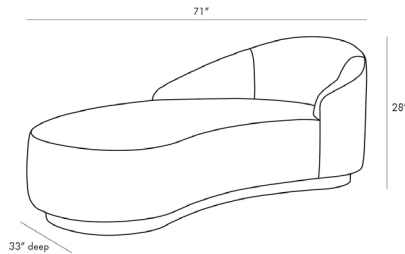

ARTERIOS

TURNER CHAISE MUSLIN GREY ASH, LEFT ARM

8147

H: 28 IN, W: 71 IN, D: 33 IN

Muslin

Contract Recommendations: Not for use in high traffic/public spaces

Meet the newest member of our Turner Collection. This handsome devil is just like its predecessors built a little smaller for a studio loft or inviting formal space. The blend of elegant upholstery and soft hue are all glamorous appealing to style makers who appreciate bold design. The silhouette features one long sexy curve perfect for lounging. Covered in muslin allowing you to slipcover or upholster in the fabric of your choice.

APPEARANCE

Material	Muslin, Wood
Material Type	Maple
Finish	Grey Ash, White
Top Coat/Sealant	false

DIMENSIONS

Yardage To Reupholster	6
Seat Height	17 IN

SHIPPING

Shipping Requirements	TruckShip
Product Weight	69.5 LBS
Gross Weight 1	75 LBS
Shipping Box 1	H: 30 IN, L: 73 IN, W: 35 IN